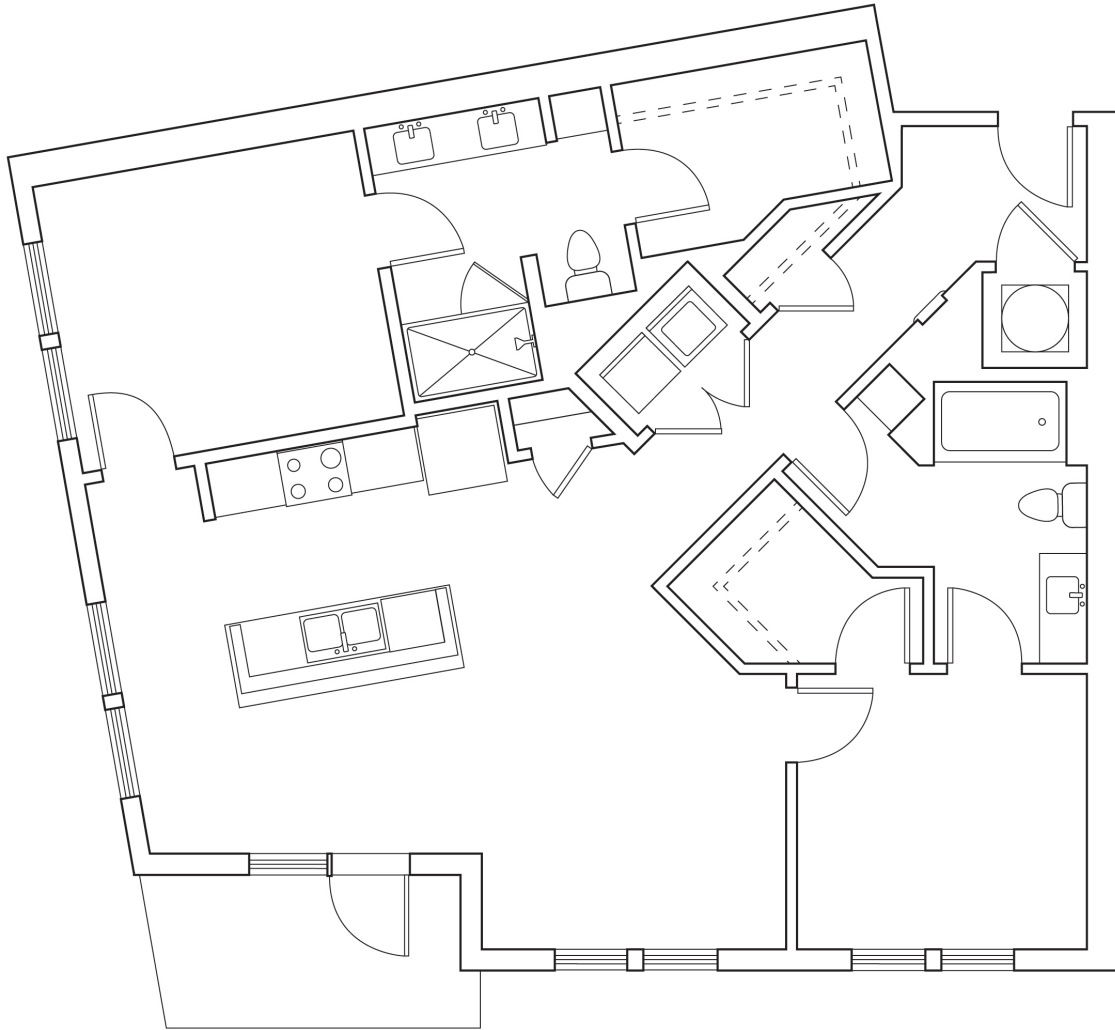

B4

2 BED / 2 BATH

1228

SQ. FT.

SOLIS
DECATUR

1625 Church St. | Decatur, GA 30033

678-573-9161 | www.solisdecatur.com

*Dimensions and square footage shown are approximate and pricing/availability is subject to change.